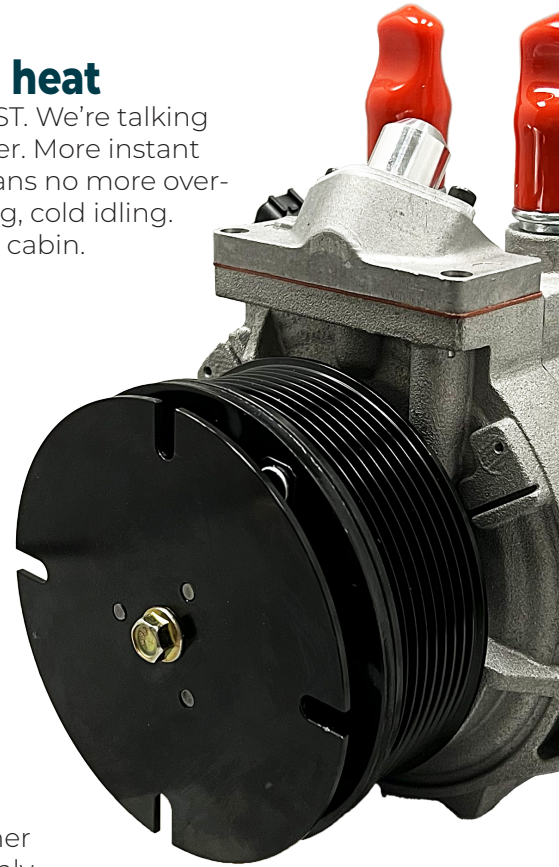

Hassle-Free & Maintenance-Free

The Ventech LHG is completely automated. It is controlled by our intelligent Gen-3 ECU, which monitors external and internal coolant temperatures, RPMs and other factors. The LHG runs automatically when required, and only when required. And, the LHG doesn't need regular maintenance, like many other supplemental heaters.

Economical and Eco-Friendly

Unlike other supplemental heaters, the Ventech LHG doesn't need to be plugged in, and it doesn't use a flame to create heat, so it needs no fuel line connection and has no exhaust. The LHG keeps your engine and after-treatment system at the right temperature for complete combustion preventing soot and carbon buildup. Plus, better combustion saves you on fuel costs and means fewer regens.

Easy to Install

The Ventech LHG is available in kits designed especially for light to medium duty diesel trucks. Installation is straight-forward for anyone with basic mechanical skills, can be completed in only a few hours, and no specialty tools are required.

Check it out...

<https://www.ventechlhg.com/diesel-pickup-trucks>

Ventech

28389 Beck Rd., Ste J2
Wixom, MI 48393
sales@ventechlhg.com