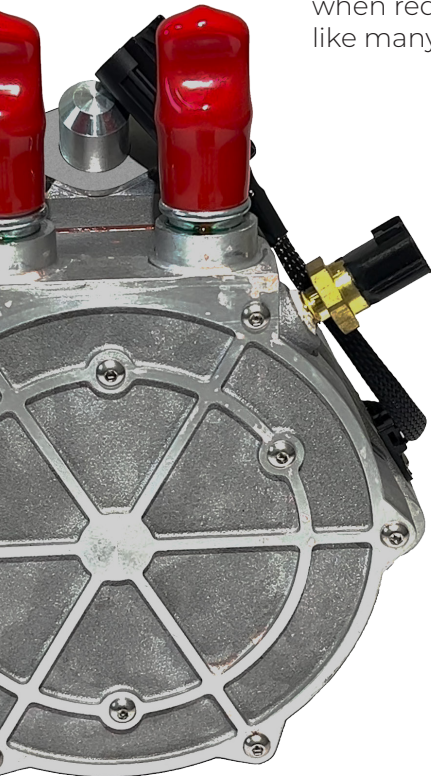

Hassle-Free & Maintenance-Free

The Ventech LHG is completely automated. It is controlled by our intelligent Gen-3 ECU, which monitors external and internal coolant temperatures, RPMs and other factors. The LHG runs automatically when required, and only when required. And, the LHG doesn't need regular maintenance, like many other supplemental heaters.

Economical and Eco-Friendly

Unlike other supplemental heaters, the Ventech LHG doesn't need to be plugged in, and it doesn't use a flame to create heat, so it needs no fuel line connection and has no exhaust. The LHG keeps your engine and after-treatment system at the right temperature for complete combustion preventing soot and carbon buildup. Plus, better combustion saves you on fuel costs and means fewer regens.

Easy to Install

The Ventech LHG is available in kits designed especially for light to medium duty diesel trucks. Installation is straight-forward for anyone with basic mechanical skills, can be completed in only a few hours, and no specialty tools are required.

Check it out...

<https://www.ventechlhg.com/diesel-pickup-trucks>

Ventech

28389 Beck Rd., Ste J2
Wixom, MI 48393
sales@ventechlhg.com